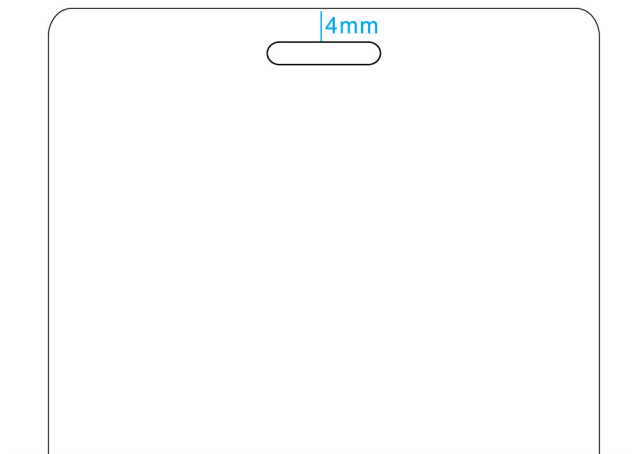

REGULAR SIZE PASSES

120*73mm 2.875*4.75

**Make images at
least 300 DPI**

**We use CMYK
color process**

**Please leave
a 1/8 inch
background
bleed all
around.**

FRONT

**BACK
(Half)**

**Bottom Part used for Instructions and
entry barcodes or magstripes.**